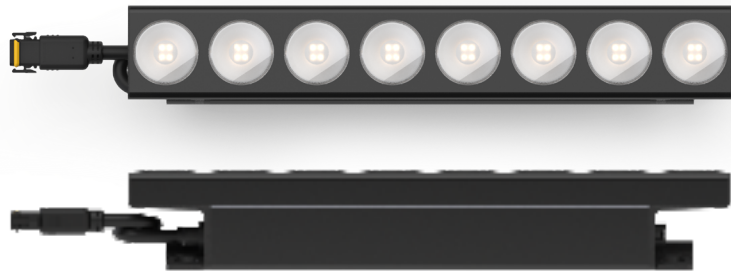

DATE	PROJECT	FIRM	TYPE
------	---------	------	------

THE NEXT GENERATION TROV L45 DELIVERS A SMOOTH OPEN BEAM DISTRIBUTION IN A SLIM FORM FACTOR FOR COVE AND OTHER ACCENT LIGHTING APPLICATIONS. AUTO-SENSING PROTOCOL TECHNOLOGY ALLOWS A WIDE RANGE OF CONTROL CAPABILITY AND UNIFORM DISTRIBUTION ENABLE DISCREET, EVEN ILLUMINATION, AND DIMMING CONTROL.

**FEATURES:**

- KAST AUTO-SENSING TECHNOLOGY ELV, 0-10V, DALI, AND DMX/RDM CONTROL BUILT INTO EVERY FIXTURE
- 10 POWER LEVELS UP TO 18W/FT
- LUMEN OUTPUT OVER 2100LM/FT
- FRICTION HINGE ALLOWS INFINITE AIMING FROM 0°-180°
- AIMING INDICATORS FOR PRECISE AIMING
- IP66 EXTERIOR RATED
- TWO STANDARD FINISHES, BLACK & WHITE