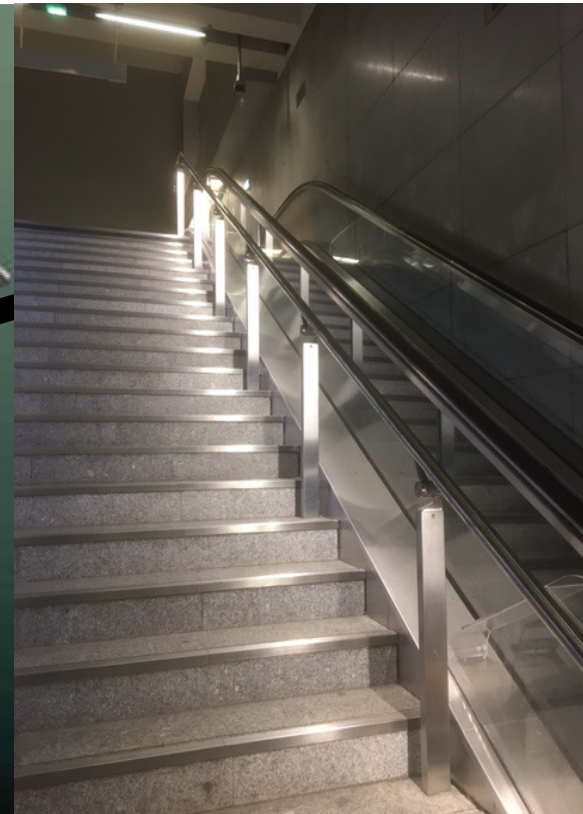

Instalight 4020 LS symetric Handrail-Luminaire

INSTA

IP67						316L
	LED	SDCM 3	0-100%	IK 10+		

Instalight 4020 LS asymmetric Handrail-Luminaire

INSTA

Special features of the luminaire:

Serial product in use since 2008, long-time experience is very good. Product is listed for Deutsche Bahn and in use at many public transport stations.

Casting resin multicomponent Polyurethan, in use since 2006 for outdoors.

Glow-wire test passed with 750°C for Deutsche Bahn requirements.

LEDs are single ensured with by-passing Diodes so that later single LED failures cannot cause a complete failure of a segment of PCB.