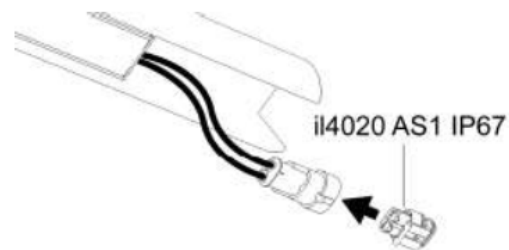

Instalight 4020 LS symetric Handrail-Luminaire

INSTA

IP67						316L
	LED	SDCM 3	0-100%	IK 10+		

Instalight 4020 LS asymmetric Handrail-Luminaire

INSTA

Special features of the luminaire:

Serial product in use since 2008, long-time experience is very good. Product is listed for Deutsche Bahn and in use at many public transport stations.

Housing from refined steel 316L, international 1.4301, resistant against corrosion, mechanical forces and vandalism. Optimal thermal transmission to ambient.

Profile inside from Polycarbonat, UV stabilized and long time stabil >10 years.

Casting resin multicomponent Polyurethan, in use since 2006 for outdoors.

Glow-wire test passed with 750°C for Deutsche Bahn requirements.

LEDs are single ensured with by-passing Diodes so that later single LED failures cannot cause a complete failure of a segment of PCB.