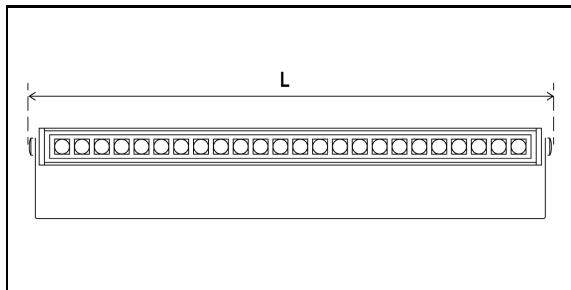

instalight 1065 RGBW
Linear facade spot

The linear RGBW spot supplies the highest light intensity in the smallest installation space. A range of perfectly matched optics and full DMX compatibility make this luminaire a lighting all-rounder for high quality facade lighting.

Product Variations

10°

10° X 12°

11° X 41°

11° X 44°

28°

40°

66°

Width (B)	70 mm
Height (H)	164 mm
Connection mode	Plug connector ('S') / Free cable ends ('L')
Cable length	1 m / 5 m ('L'); 0.3 m ('S')
Dimmable/Controllable	Yes
Housing colour	Silver grey
Housing material	Aluminium
Cover material	Tempered glass
Weight	3.3 kg / 5.1 kg
Impact strength	IK10 / IK05
Storage/transport temperature	-20 ... +70 °C
Nominal current	220 mA