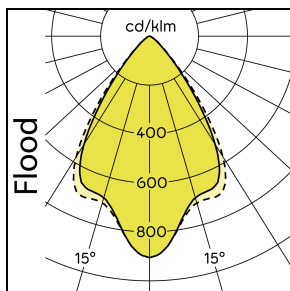

Product Variations

10°

10° X 12°

11° X 41°

11° X 44°

28°

40°

66°

Width (B)	70 mm
Height (H)	164 mm
Connection mode	Plug connector ('S') / Free cable ends ('L')
Cable length	1 m / 5 m ('L'); 0.3 m ('S')
Dimmable/Controllable	Yes
Housing colour	Silver grey
Housing material	Aluminium
Cover material	Tempered glass
Weight	3.3 kg / 5.1 kg
Impact strength	IK10 / IK05
Storage/transport temperature	-20 ... +70 °C
Nominal current	220 mA