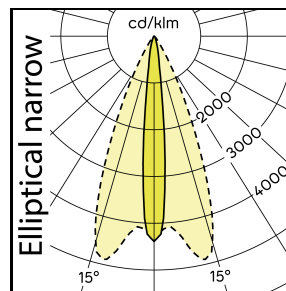

instalight 1065 RGBW
Linear facade spot

The linear RGBW spot supplies the highest light intensity in the smallest installation space. A range of perfectly matched optics and full DMX compatibility make this luminaire a lighting all-rounder for high quality facade lighting.

Product Variations

10°

10° X 12°

11° X 41°

11° X 44°

28°

40°

66°

Width (B)	70 mm
Height (H)	164 mm
Connection mode	Plug connector ('S') / Free cable ends ('L')
Cable length	1 m / 5 m ('L'); 0.3 m ('S')
Dimmable/Controllable	Yes
Housing colour	Silver grey
Housing material	Aluminium
Cover material	Tempered glass
Weight	3.3 kg / 5.1 kg
Impact strength	IK10 / IK05
Storage/transport temperature	-20 ... +70 °C
Nominal current	220 mA