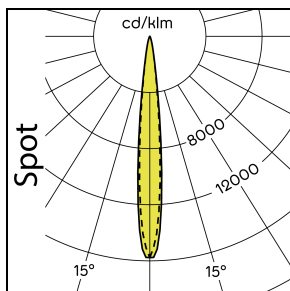

instalight 1065 RGBW
Linear facade spot

The linear RGBW spot supplies the highest light intensity in the smallest installation space. A range of perfectly matched optics and full DMX compatibility make this luminaire a lighting all-rounder for high quality facade lighting.

Product Variations

10°

10° X 12°

11° X 41°

11° X 44°

28°

40°

66°

Width (B)	70 mm
Height (H)	164 mm
Connection mode	Plug connector ('S') / Free cable ends ('L')
Cable length	1 m / 5 m ('L'); 0.3 m ('S')
Dimmable/Controllable	Yes
Housing colour	Silver grey
Housing material	Aluminium
Cover material	Tempered glass
Weight	3.3 kg / 5.1 kg
Impact strength	IK10 / IK05
Storage/transport temperature	-20 ... +70 °C
Nominal current	220 mA