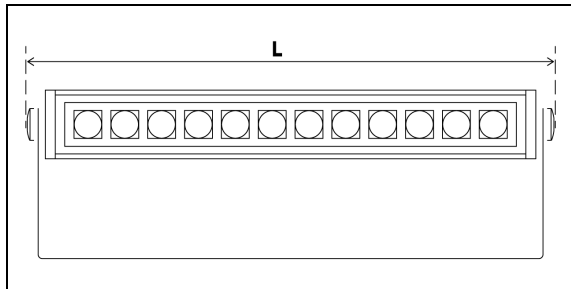

Product Variations

10°