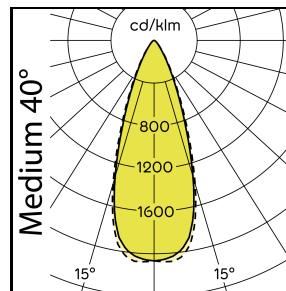

Product Variations

10°

10° X 12°

11° X 41°

11° X 44°

28°

40°

66°

Width (B)	70 mm
Height (H)	164 mm
Connection mode	Plug connector ('S') / Free cable ends ('L')
Cable length	1 m / 5 m ('L'); 0.3 m ('S')
Dimmable/Controllable	Yes
Housing colour	Silver grey
Housing material	Aluminium
Cover material	Tempered glass
Weight	3.3 kg / 5.1 kg
Impact strength	IK10 / IK05
Storage/transport temperature	-20 ... +70 °C
Nominal current	220 mA