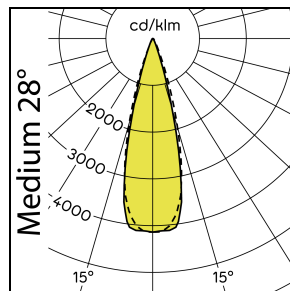

Product Variations

10°

10° X 12°

11° X 41°

11° X 44°

28°

40°

66°

Width (B)	70 mm
Height (H)	164 mm
Connection mode	Plug connector ('S') / Free cable ends ('L')
Cable length	1 m / 5 m ('L'); 0.3 m ('S')
Dimmable/Controllable	Yes
Housing colour	Silver grey
Housing material	Aluminium
Cover material	Tempered glass
Weight	3.3 kg / 5.1 kg
Impact strength	IK10 / IK05
Storage/transport temperature	-20 ... +70 °C
Nominal current	220 mA