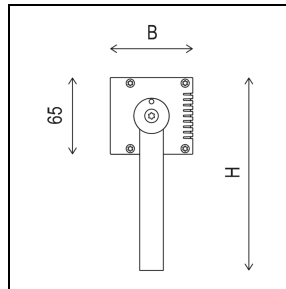

Product Variations

10°