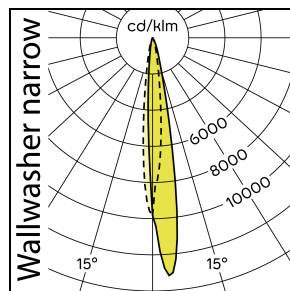

instalight 1065 RGBW
Linear facade spot

The linear RGBW spot supplies the highest light intensity in the smallest installation space. A range of perfectly matched optics and full DMX compatibility make this luminaire a lighting all-rounder for high quality facade lighting.

Product Variations

10°

10° X 12°

11° X 41°

11° X 44°

28°

40°

66°

Width (B)	70 mm
Height (H)	164 mm
Connection mode	Plug connector ('S') / Free cable ends ('L')
Cable length	1 m / 5 m ('L'); 0.3 m ('S')
Dimmable/Controllable	Yes
Housing colour	Silver grey
Housing material	Aluminium
Cover material	Tempered glass
Weight	3.3 kg / 5.1 kg
Impact strength	IK10 / IK05
Storage/transport temperature	-20 ... +70 °C
Nominal current	220 mA