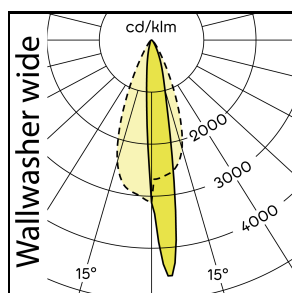

instalight 1065 DB
Linear facade spot

The linear spot supplies monochrome light with the highest light intensity in the smallest installation space. A range of perfectly matched optics make this luminaire a lighting all-rounder for high quality facade lighting.

Product Variations

10°

10° X 12°

11° X 41°

11° X 44°

28°

40°

	DB-listed	Optics dir.	Max. lumin. flux	Light colour
il 1065 R B3D 2230 WWH	No	10° x 12°	1800 lm	3000 K
il 1065 R B05 2230 WWH	No	10°	1650 lm	3000 K
il 1065 R B4D 2230 WWH	No	11° x 41°	1600 lm	3000 K
il 1065 R B5C 2230 WWH	No	11° x 44°	1800 lm	3000 K
il 1065 R B15 2230 WWH	No	28°	1800 lm	3000 K
il 1065 R B20 2230 WWH	No	40°	1800 lm	3000 K
il 1065 R B3D 2230 NWH	Yes	10° x 12°	2000 lm	4000 K
il 1065 R B05 2230 NWH	Yes	10°	1800 lm	4000 K
il 1065 R B5C 2230 NWH	Yes	11° x 44°	2000 lm	4000 K
il 1065 R B4D 2230 NWH	Yes	11° x 41°	1800 lm	4000 K
il 1065 R B15 2230 NWH	Yes	28°	2000 lm	4000 K
il 1065 R B20 2230 NWH	Yes	40°	2000 lm	4000 K

Service life (L80/B10)	(@ 25 °C) 60,000 h
Length (L)	500 mm
Width (B)	70 mm
Height (H)	164 mm
Connection mode	Screw terminal
Cable length	1000 mm
Dimmable/Controllable	No
Housing colour	Silver grey
Housing material	Aluminium
Cover material	Tempered glass
Weight	2.3 kg
Impact strength	IK10 / IK05