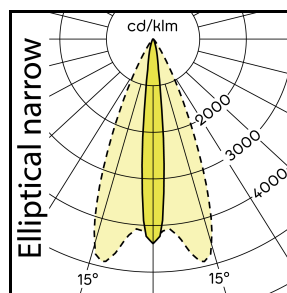

instalight 1065 DB
Linear facade spot

The linear spot supplies monochrome light with the highest light intensity in the smallest installation space. A range of perfectly matched optics make this luminaire a lighting all-rounder for high quality facade lighting.

Product Variations

10°

10° X 12°

11° X 41°

11° X 44°

28°

40°

	DB-listed	Optics dir.	Max. lumin. flux	Light colour
il 1065 R B3D 2230 WWH	No	10° x 12°	1800 lm	3000 K
il 1065 R B05 2230 WWH	No	10°	1650 lm	3000 K
il 1065 R B4D 2230 WWH	No	11° x 41°	1600 lm	3000 K
il 1065 R B5C 2230 WWH	No	11° x 44°	1800 lm	3000 K
il 1065 R B15 2230 WWH	No	28°	1800 lm	3000 K
il 1065 R B20 2230 WWH	No	40°	1800 lm	3000 K
il 1065 R B3D 2230 NWH	Yes	10° x 12°	2000 lm	4000 K
il 1065 R B05 2230 NWH	Yes	10°	1800 lm	4000 K
il 1065 R B5C 2230 NWH	Yes	11° x 44°	2000 lm	4000 K
il 1065 R B4D 2230 NWH	Yes	11° x 41°	1800 lm	4000 K
il 1065 R B15 2230 NWH	Yes	28°	2000 lm	4000 K
il 1065 R B20 2230 NWH	Yes	40°	2000 lm	4000 K

Service life (L80/B10)	(@ 25 °C) 60,000 h
Length (L)	500 mm
Width (B)	70 mm
Height (H)	164 mm
Connection mode	Screw terminal
Cable length	1000 mm
Dimmable/Controllable	No
Housing colour	Silver grey
Housing material	Aluminium
Cover material	Tempered glass
Weight	2.3 kg
Impact strength	IK10 / IK05