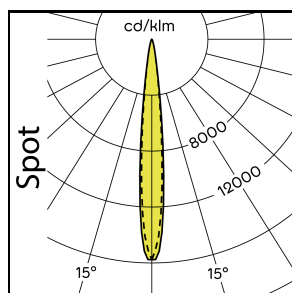

instalight 1065 DB
Linear facade spot

The linear spot supplies monochrome light with the highest light intensity in the smallest installation space. A range of perfectly matched optics make this luminaire a lighting all-rounder for high quality facade lighting.

Product Variations

10°

10° X 12°

11° X 41°

11° X 44°

28°

40°

	DB-listed	Optics dir.	Max. lumin. flux	Light colour
il 1065 R B3D 2230 WWH	No	10° x 12°	1800 lm	3000 K
il 1065 R B05 2230 WWH	No	10°	1650 lm	3000 K
il 1065 R B4D 2230 WWH	No	11° x 41°	1600 lm	3000 K
il 1065 R B5C 2230 WWH	No	11° x 44°	1800 lm	3000 K
il 1065 R B15 2230 WWH	No	28°	1800 lm	3000 K
il 1065 R B20 2230 WWH	No	40°	1800 lm	3000 K
il 1065 R B3D 2230 NWH	Yes	10° x 12°	2000 lm	4000 K
il 1065 R B05 2230 NWH	Yes	10°	1800 lm	4000 K
il 1065 R B5C 2230 NWH	Yes	11° x 44°	2000 lm	4000 K
il 1065 R B4D 2230 NWH	Yes	11° x 41°	1800 lm	4000 K
il 1065 R B15 2230 NWH	Yes	28°	2000 lm	4000 K
il 1065 R B20 2230 NWH	Yes	40°	2000 lm	4000 K

Service life (L80/B10)	(@ 25 °C) 60,000 h
Length (L)	500 mm
Width (B)	70 mm
Height (H)	164 mm
Connection mode	Screw terminal
Cable length	1000 mm
Dimmable/Controllable	No
Housing colour	Silver grey
Housing material	Aluminium
Cover material	Tempered glass
Weight	2.3 kg
Impact strength	IK10 / IK05