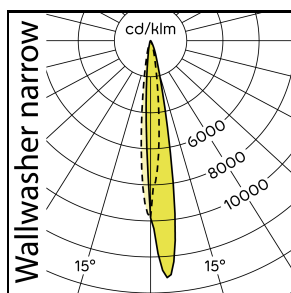

instalight 1065 DB
Linear facade spot

The linear spot supplies monochrome light with the highest light intensity in the smallest installation space. A range of perfectly matched optics make this luminaire a lighting all-rounder for high quality facade lighting.

Product Variations

10°

10° X 12°

11° X 41°

11° X 44°

28°

40°

	DB-listed	Optics dir.	Max. lumin. flux	Light colour
il 1065 R B3D 2230 WWH	No	10° x 12°	1800 lm	3000 K
il 1065 R B05 2230 WWH	No	10°	1650 lm	3000 K
il 1065 R B4D 2230 WWH	No	11° x 41°	1600 lm	3000 K
il 1065 R B5C 2230 WWH	No	11° x 44°	1800 lm	3000 K
il 1065 R B15 2230 WWH	No	28°	1800 lm	3000 K
il 1065 R B20 2230 WWH	No	40°	1800 lm	3000 K
il 1065 R B3D 2230 NWH	Yes	10° x 12°	2000 lm	4000 K
il 1065 R B05 2230 NWH	Yes	10°	1800 lm	4000 K
il 1065 R B5C 2230 NWH	Yes	11° x 44°	2000 lm	4000 K
il 1065 R B4D 2230 NWH	Yes	11° x 41°	1800 lm	4000 K
il 1065 R B15 2230 NWH	Yes	28°	2000 lm	4000 K
il 1065 R B20 2230 NWH	Yes	40°	2000 lm	4000 K

Service life (L80/B10)	(@ 25 °C) 60,000 h
Length (L)	500 mm
Width (B)	70 mm
Height (H)	164 mm
Connection mode	Screw terminal
Cable length	1000 mm
Dimmable/Controllable	No
Housing colour	Silver grey
Housing material	Aluminium
Cover material	Tempered glass
Weight	2.3 kg
Impact strength	IK10 / IK05