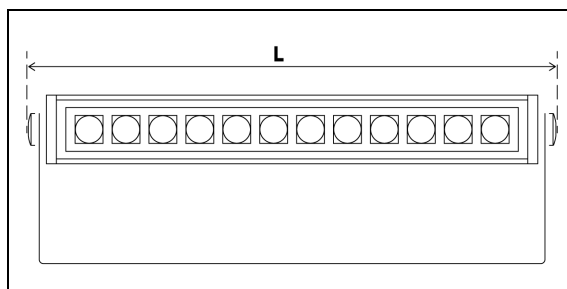

instalight 1065 DB
Linear facade spot

The linear spot supplies monochrome light with the highest light intensity in the smallest installation space. A range of perfectly matched optics make this luminaire a lighting all-rounder for high quality facade lighting.

Product Variations

10°

10° X 12°

11° X 41°

11° X 44°

28°

40°

	DB-listed	Optics dir.	Max. lumin. flux	Light colour
il 1065 R B3D 2230 WWH	No	10° x 12°	1800 lm	3000 K
il 1065 R B05 2230 WWH	No	10°	1650 lm	3000 K
il 1065 R B4D 2230 WWH	No	11° x 41°	1600 lm	3000 K
il 1065 R B5C 2230 WWH	No	11° x 44°	1800 lm	3000 K
il 1065 R B15 2230 WWH	No	28°	1800 lm	3000 K
il 1065 R B20 2230 WWH	No	40°	1800 lm	3000 K
il 1065 R B3D 2230 NWH	Yes	10° x 12°	2000 lm	4000 K
il 1065 R B05 2230 NWH	Yes	10°	1800 lm	4000 K
il 1065 R B5C 2230 NWH	Yes	11° x 44°	2000 lm	4000 K
il 1065 R B4D 2230 NWH	Yes	11° x 41°	1800 lm	4000 K
il 1065 R B15 2230 NWH	Yes	28°	2000 lm	4000 K
il 1065 R B20 2230 NWH	Yes	40°	2000 lm	4000 K

Service life (L80/B10)	(@ 25 °C) 60,000 h
Length (L)	500 mm
Width (B)	70 mm
Height (H)	164 mm
Connection mode	Screw terminal
Cable length	1000 mm
Dimmable/Controllable	No
Housing colour	Silver grey
Housing material	Aluminium
Cover material	Tempered glass
Weight	2.3 kg
Impact strength	IK10 / IK05