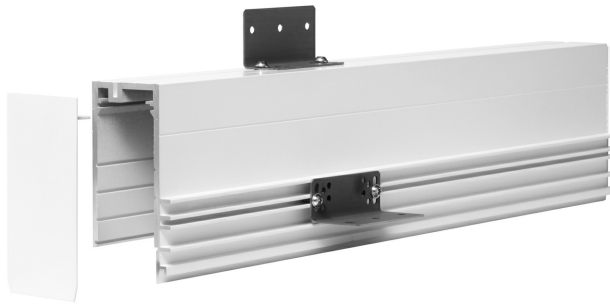

instalight NoLimit 4033 light cove around a corner

Ceiling recess profile for light coves

For perfect transitions. Offers three locking stages: recessed, flush, protruding.

Main Features

- > For perfect transitions
- > Offers three locking stages: recessed, flush, protruding
- > Tool-free mounting of light inserts and operating devices

Product Variations

	Housing colour
il 4033 MK VT BL	RAL 9011
il 4033 MK VT WH	RAL 9016

Specifications

Lifecycle Status	Active	Height	108 mm
Length	2300 mm	Installation depth	143 mm
Width	58 mm	Weight	6.8 kg

Accessories

Straight profile connector set
IL4033_LPV

Fastening bracket set
IL4033_EPVT_BW

Protection cover
IL4033_ZM_M_001

Cable bracket set (20 pieces)
IL4033_ZM_K_001

90° corner connector light cove

Front cap set light cove + ceiling recess profile