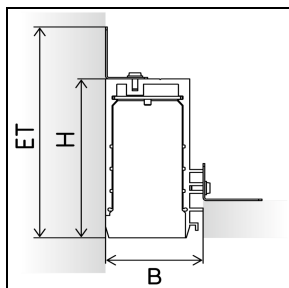

instalight NoLimit 4033 light cove around a corner

Ceiling recess profile for light coves

For perfect transitions. Offers three locking stages: recessed, flush, protruding.

Main Features

- > For perfect transitions
- > Offers three locking stages: recessed, flush, protruding
- > Tool-free mounting of light inserts and operating devices

Product Variations

	Housing colour
il 4033 MK VT BL	RAL 9011
il 4033 MK VT WH	RAL 9016

Specifications

Lifecycle Status	Active	Height	108 mm
Length	2300 mm	Installation depth	143 mm
Width	58 mm	Weight	6.8 kg

Accessories

Straight profile connector set
IL4033_LPV

Fastening bracket set
IL4033_EPVT_BW

Protection cover
IL4033_ZM_M_001

Cable bracket set (20 pieces)
IL4033_ZM_K_001

90° corner connector light cove

Front cap set light cove + ceiling recess profile