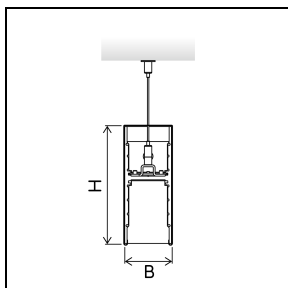

instalight NoLimit 4033 pendant profile
pendant profile

Main Features

- > Combines direct and indirect light
- > Offers three locking stages downwards, two upwards
- > Tool-free mounting of light inserts and operating devices

Product Variations

	Housing colour
il 4033 MK PE BL	RAL 9011
il 4033 MK PE WH	RAL 9016

Specifications

Lifecycle Status	Active
Length	2300 mm

Width	50 mm
Height	125 mm
Weight	6.8 kg

Accessories

Straight profile connector set
IL4033_LPV

Pendant profile decorative clasp set
IL4033_PE_B_S

Pendant profile cable + fastening set
IL4033_PE_B

Pendant profile connecting cable set
IL4033_PE_AL_PE

Pendant profile canopy set, white
IL4033_PE_BA_WH