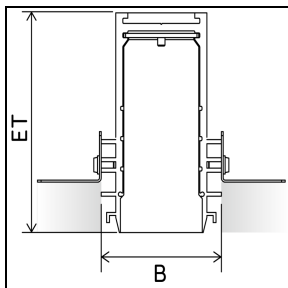

instalight NoLimit 4033 ceiling recess profile, frameless
ceiling recess profile

Main Features

- > Smooth and variable solution for ceilings 12.5 – 25 mm
- > Offers three locking stages: recessed, flush, protruding
- > Tool-free mounting of light inserts and operating devices

Product Variations

	Housing colour
il 4033 MK EP BL	RAL 9011
il 4033 MK EP WH	RAL 9016

Specifications

Lifecycle Status	Active	Height	105 mm
Length	2300 mm	Installation depth	105 mm
Width	66 mm	Weight	7,0 kg

**90° corner connector ceiling
recess profile, frameless**

**instalight NoLimit 4033
profile cover**