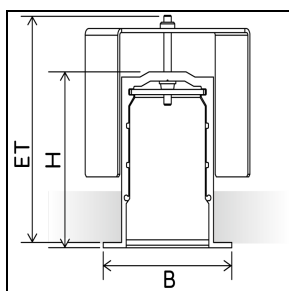

Product Variations

	Housing colour
il 4033 MK EB R BL	RAL 9011
il 4033 MK EB R WH	RAL 9016