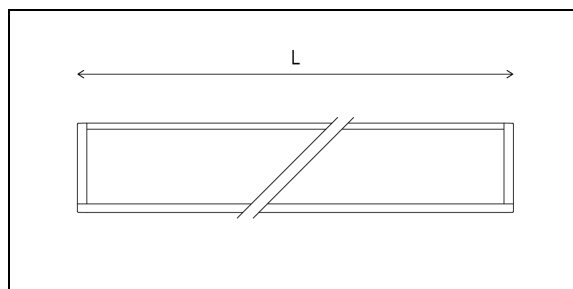

Product Variations

45° X 60°

	Housing colour
il4033_HR2750_B5D_0336_CC_XX01	RAL 9011 (Black)
il4033_HR2750_W5D_0336_CC_XX01	RAL 9016 (traffic white)

Specifications

Lifecycle Status	Active
Beam Geometry	Elliptical
Beam Characteristic	Wide Flood
Light distribution	Asymmetric
Power consumption	16.2 W
Degree of protection	IP20
Protection class	III
Optics	Reflector
Beam angle direct	45° X 60°
Max luminous flux direct	1620 lm
Luminous flux direct (white)	1620 lm
Light colour	2700 ... 5000 K (TW)

Power Index Li	31
Luminous efficiency	100 lm/W
Ambient temperature	5°C ... 45°C
Service life (L80/B10)	60,000 h (at 25°C)
Length (L)	336 mm
Width (B)	41 mm
Height (H)	48 mm
Connection mode	Plug connector
Dimmable/Controllable	Yes
Interface	depending on the driver
Housing material	Aluminium
Weight	0.39 kg
Nominal current	900 mA