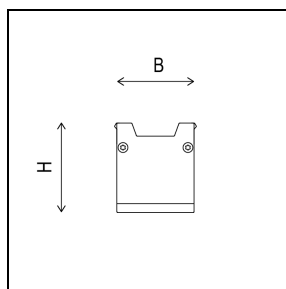

Product Variations

45° X 60°

	Housing colour
il4033_HR2750_B5D_0336_CC_XX01	RAL 9011 (Black)
il4033_HR2750_W5D_0336_CC_XX01	RAL 9016 (traffic white)

Specifications

Lifecycle Status	Active
Beam Geometry	Elliptical
Beam Characteristic	Wide Flood
Light distribution	Asymmetric
Power consumption	16.2 W
Degree of protection	IP20
Protection class	III
Optics	Reflector
Beam angle direct	45° X 60°
Max luminous flux direct	1620 lm
Luminous flux direct (white)	1620 lm
Light colour	2700 ... 5000 K (TW)

Power Index Li	31
Luminous efficiency	100 lm/W
Ambient temperature	5°C ... 45°C
Service life (L80/B10)	60,000 h (at 25°C)
Length (L)	336 mm
Width (B)	41 mm
Height (H)	48 mm
Connection mode	Plug connector
Dimmable/Controllable	Yes
Interface	depending on the driver
Housing material	Aluminium
Weight	0.39 kg
Nominal current	900 mA