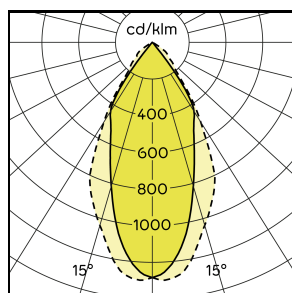

Product Variations

45° X 60°

	Housing colour
il4033_HR2750_B5D_0336_CC_XX01	RAL 9011 (Black)
il4033_HR2750_W5D_0336_CC_XX01	RAL 9016 (traffic white)

Specifications

Lifecycle Status	Active
Beam Geometry	Elliptical
Beam Characteristic	Wide Flood
Light distribution	Asymmetric
Power consumption	16.2 W
Degree of protection	IP20
Protection class	III
Optics	Reflector
Beam angle direct	45° X 60°
Max luminous flux direct	1620 lm
Luminous flux direct (white)	1620 lm
Light colour	2700 ... 5000 K (TW)

Power Index Li	31
Luminous efficiency	100 lm/W
Ambient temperature	5°C ... 45°C
Service life (L80/B10)	60,000 h (at 25°C)
Length (L)	336 mm
Width (B)	41 mm
Height (H)	48 mm
Connection mode	Plug connector
Dimmable/Controllable	Yes
Interface	depending on the driver
Housing material	Aluminium
Weight	0.39 kg
Nominal current	900 mA