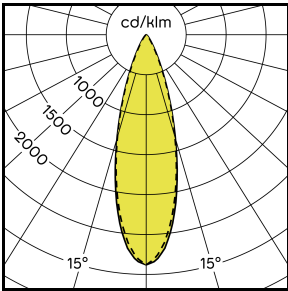

Product Variations

30°