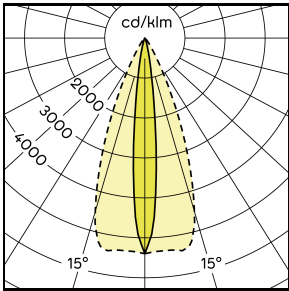

Product Variations

12° X 43°