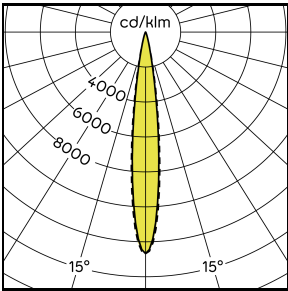

Product Variations

14°