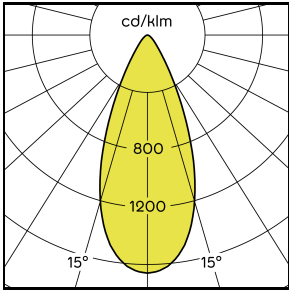

Product Variations

43°