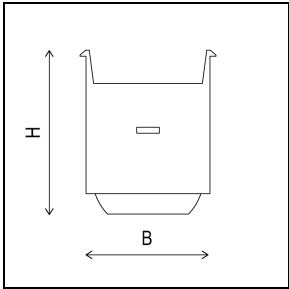

Product Variations

12° X 43°