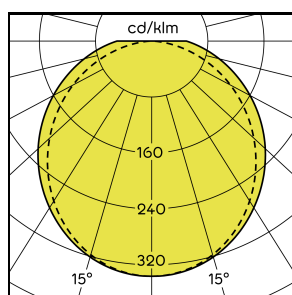

Product Variations

120°

70°, CLEAR

70°, FRESNEL

	Optics	Optics dir.	Max. lumin. flux
LL LX 2765 (...) C070 (...)	Clear	70°	1320 lm
LL LX 2765 (...) G070 (...)	Fresnel	70°	1270 lm
LL LX 2765 (...) S120 (...)	Satined	120°	1200 lm

Specifications

Rated voltage DC	28 V SELV
Power consumption	18.9 W/m
Degree of protection	IP20 / IP64
Efficiency class	A
Protection class	III
Light colour	2700 ... 6500 K
Ambient temperature	-20 ... +45 °C
Storage/transport temperature	-25 ... +60 °C
Service life (L80/B10)	(@ 25 °C) 60,000 h
Length	253 ... 2286 mm

Width	20 mm
Height	21 mm
Connection mode	See order code
Cable length	See order code
Dimmable/Controllable	Yes
Interface	LEDTRIX
Housing material	Plastic
Cover material	Plastic
Glow-wire testing	850 °C
Weight	Approx. 0.2 kg/m
Impact strength	IK06