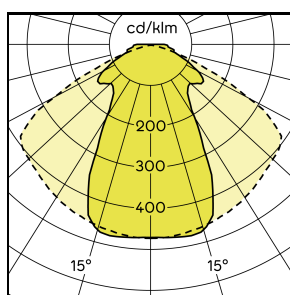

Product Variations

120°

70°, CLEAR

70°, FRESNEL

	Optics	Optics dir.	Max. lumin. flux
LL LX 2765 (...) C070 (...)	Clear	70°	1320 lm
LL LX 2765 (...) G070 (...)	Fresnel	70°	1270 lm
LL LX 2765 (...) S120 (...)	Satined	120°	1200 lm

Specifications

Rated voltage DC	28 V SELV
Power consumption	18.9 W/m
Degree of protection	IP20 / IP64
Efficiency class	A
Protection class	III
Light colour	2700 ... 6500 K
Ambient temperature	-20 ... +45 °C
Storage/transport temperature	-25 ... +60 °C
Service life (L80/B10)	(@ 25 °C) 60,000 h
Length	253 ... 2286 mm

Width	20 mm
Height	21 mm
Connection mode	See order code
Cable length	See order code
Dimmable/Controllable	Yes
Interface	LEDTRIX
Housing material	Plastic
Cover material	Plastic
Glow-wire testing	850 °C
Weight	Approx. 0.2 kg/m
Impact strength	IK06