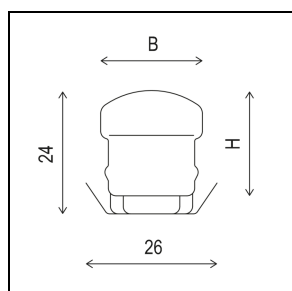

Product Variations

120°