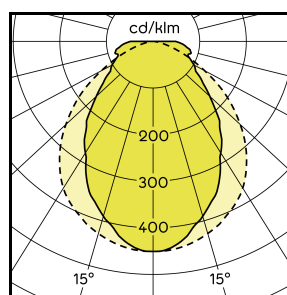

Product Variations

120°

70°, CLEAR

70°, FRESNEL

	Optics	Optics dir.	Max. lumin. flux
LL LX 2765 (...) C070 (...)	Clear	70°	1320 lm
LL LX 2765 (...) G070 (...)	Fresnel	70°	1270 lm
LL LX 2765 (...) S120 (...)	Satined	120°	1200 lm

Specifications

Rated voltage DC	28 V SELV
Power consumption	18.9 W/m
Degree of protection	IP20 / IP64
Efficiency class	A
Protection class	III
Light colour	2700 ... 6500 K
Ambient temperature	-20 ... +45 °C
Storage/transport temperature	-25 ... +60 °C
Service life (L80/B10)	(@ 25 °C) 60,000 h
Length	253 ... 2286 mm

Width	20 mm
Height	21 mm
Connection mode	See order code
Cable length	See order code
Dimmable/Controllable	Yes
Interface	LEDTRIX
Housing material	Plastic
Cover material	Plastic
Glow-wire testing	850 °C
Weight	Approx. 0.2 kg/m
Impact strength	IK06