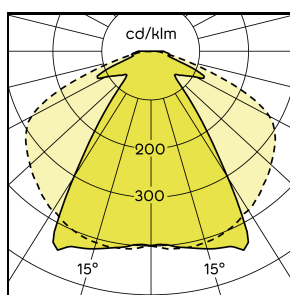

Product Variations

120°

70°, CLEAR

70°, FRESNEL

	Optics	Optics dir.	Max. lumin. flux
LL LX RGBW (...) C070 (...)	Clear	70°	270 lm
LL LX RGBW (...) G070 (...)	Fresnel	70°	270 lm
LL LX RGBW (...) S120 (...)	Satined	120°	246 lm

Specifications

Rated voltage DC	28 V SELV
Power consumption	16.2 W/m
Degree of protection	IP20 / IP64 (see order code)
Protection class	III
Light colour	RGBW
Ambient temperature	-20 ... +45 °C
Storage/transport temperature	-20 ... +60 °C
Service life (L80/B10)	60,000 h
Length	253 ... 2286 mm
Width	20 mm

Height	21 mm
Connection mode	See order code
Cable length	See order code
Dimmable/Controllable	Yes
Interface	LEDTRIX
Housing material	Plastic
Cover material	Plastic
Glow-wire testing	850 °C
Weight	Approx. 0.2 kg/m
Impact strength	IK06