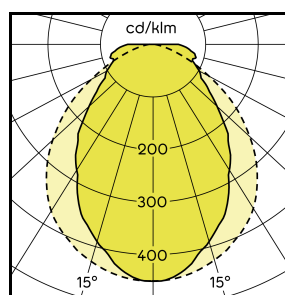

Product Variations

120°

70°, CLEAR

70°, FRESNEL

	Optics	Optics dir.	Max. lumin. flux
LL LX RGBW (...) C070 (...)	Clear	70°	270 lm
LL LX RGBW (...) G070 (...)	Fresnel	70°	270 lm
LL LX RGBW (...) S120 (...)	Satined	120°	246 lm

Specifications

Rated voltage DC	28 V SELV
Power consumption	16.2 W/m
Degree of protection	IP20 / IP64 (see order code)
Protection class	III
Light colour	RGBW
Ambient temperature	-20 ... +45 °C
Storage/transport temperature	-20 ... +60 °C
Service life (L80/B10)	60,000 h
Length	253 ... 2286 mm
Width	20 mm

Height	21 mm
Connection mode	See order code
Cable length	See order code
Dimmable/Controllable	Yes
Interface	LEDTRIX
Housing material	Plastic
Cover material	Plastic
Glow-wire testing	850 °C
Weight	Approx. 0.2 kg/m
Impact strength	IK06