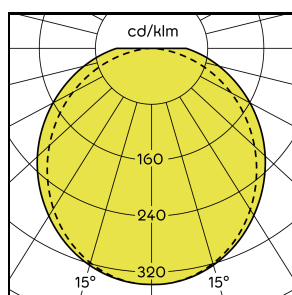

Product Variations

120°

70°, CLEAR

70°, FRESNEL

	Optics	Optics dir.	Max. lumin. flux
LL LX RGBW (...) C070 (...)	Clear	70°	270 lm
LL LX RGBW (...) G070 (...)	Fresnel	70°	270 lm
LL LX RGBW (...) S120 (...)	Satined	120°	246 lm

Specifications

Rated voltage DC	28 V SELV
Power consumption	16.2 W/m
Degree of protection	IP20 / IP64 (see order code)
Protection class	III
Light colour	RGBW
Ambient temperature	-20 ... +45 °C
Storage/transport temperature	-20 ... +60 °C
Service life (L80/B10)	60,000 h
Length	253 ... 2286 mm
Width	20 mm

Height	21 mm
Connection mode	See order code
Cable length	See order code
Dimmable/Controllable	Yes
Interface	LEDTRIX
Housing material	Plastic
Cover material	Plastic
Glow-wire testing	850 °C
Weight	Approx. 0.2 kg/m
Impact strength	IK06