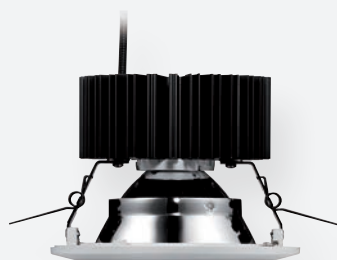

instalight 3215

Downlight

The light-intense downlight offers particularly wide light distribution and is thus ideally suited for broad illumination of low to medium-height rooms.

Product features

- Visible housing sections powder-coated
- Operation on safety lighting systems saves additional lamps
- Simple installation through preterminated power supply units
- Softly dissipating light cone through special reflector surface
- Toolless mounting using spring technology

Overall size (mm)				Beam angle
H	ET	D	ED	
113	150	156	140	
113	150	156	140	69°
113	150	156	140	
113	150	156	140	69°

typ. Light colour (K)	typ. Φ_v (rated)	CRI	P (W)	η_v (lm/W)	Dimmable / Interface	RAL	Optics	Weight (kg)	Article number	
	3000	2300 lm	>90	30	77	No / None	9016	Clear	1.1	il 3215 A 930 00
	3000	2300 lm	>90	30	77	Yes / DALI	9016	Clear	1.1	il 3215 A 930 DA
	4000	2500 lm	>80	30	83	No / None	9016	Clear	1.1	il 3215 A 840 00
	4000	2500 lm	>80	30	83	Yes / DALI	9016	Clear	1.1	il 3215 A 840 DA

Technical data

Rated voltage AC	220 ... 240 V~	Height (mm)	113
Mains frequency	50 ... 60 Hz	Installation depth (mm)	150
Rated voltage DC	186 V ... 250 V=	Degree of protection	IP20
Power consumption	30 W	Weight	Approx. 1.1 kg
Power factor	0.90	Housing material	Aluminium
Protection class	II	Ambient temperature	-5 ... +35 °C
Connection mode	Screwless terminal	Service life (L80/B10)	50,000 h
Efficiency class	A+	Installation diameter (mm)	140
External diameter (mm)	156		