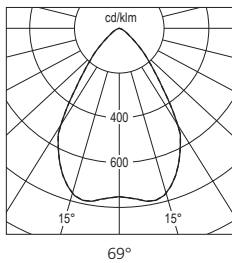

Overall size (mm)				Beam angle
H	ET	D	ED	
113	150	156	140	
113	150	156	140	69°
113	150	156	140	
113	150	156	140	69°

typ. Light colour (K)	typ. Φ_v (rated)	CRI	P (W)	η_v (lm/W)	Dimmable / Interface	RAL	Optics	Weight (kg)	Article number	
	3000	2300 lm	>90	30	77	No / None	9016	Clear	1.1	il 3215 A 930 00
	3000	2300 lm	>90	30	77	Yes / DALI	9016	Clear	1.1	il 3215 A 930 DA
	4000	2500 lm	>80	30	83	No / None	9016	Clear	1.1	il 3215 A 840 00
	4000	2500 lm	>80	30	83	Yes / DALI	9016	Clear	1.1	il 3215 A 840 DA

Technical data

Rated voltage AC	220 ... 240 V~	Height (mm)	113
Mains frequency	50 ... 60 Hz	Installation depth (mm)	150
Rated voltage DC	186 V ... 250 V=	Degree of protection	IP20
Power consumption	30 W	Weight	Approx. 1.1 kg
Power factor	0.90	Housing material	Aluminium
Protection class	II	Ambient temperature	-5 ... +35 °C
Connection mode	Screwless terminal	Service life (L80/B10)	50,000 h
Efficiency class	A+	Installation diameter (mm)	140
External diameter (mm)	156		