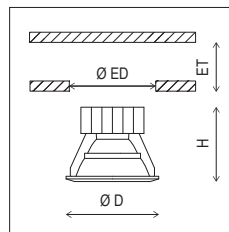

instalight 3215

Downlight

The light-intense downlight offers particularly wide light distribution and is thus ideally suited for broad illumination of low to medium-height rooms.

Product features

- Visible housing sections powder-coated
- Operation on safety lighting systems saves additional lamps
- Simple installation through preterminated power supply units
- Softly dissipating light cone through special reflector surface
- Toolless mounting using spring technology

Overall size (mm)				Beam angle
H	ET	D	ED	
113	150	156	140	
113	150	156	140	69°
113	150	156	140	
113	150	156	140	69°

typ. Light colour (K)	typ. Φ_v (rated)	CRI	P (W)	η_v (lm/W)	Dimmable / Interface	RAL	Optics	Weight (kg)	Article number	
	3000	2300 lm	>90	30	77	No / None	9016	Clear	1.1	il 3215 A 930 00
	3000	2300 lm	>90	30	77	Yes / DALI	9016	Clear	1.1	il 3215 A 930 DA
	4000	2500 lm	>80	30	83	No / None	9016	Clear	1.1	il 3215 A 840 00
	4000	2500 lm	>80	30	83	Yes / DALI	9016	Clear	1.1	il 3215 A 840 DA

Technical data

Rated voltage AC	220 ... 240 V~	Height (mm)	113
Mains frequency	50 ... 60 Hz	Installation depth (mm)	150
Rated voltage DC	186 V ... 250 V=	Degree of protection	IP20
Power consumption	30 W	Weight	Approx. 1.1 kg
Power factor	0.90	Housing material	Aluminium
Protection class	II	Ambient temperature	-5 ... +35 °C
Connection mode	Screwless terminal	Service life (L80/B10)	50,000 h
Efficiency class	A+	Installation diameter (mm)	140
External diameter (mm)	156		